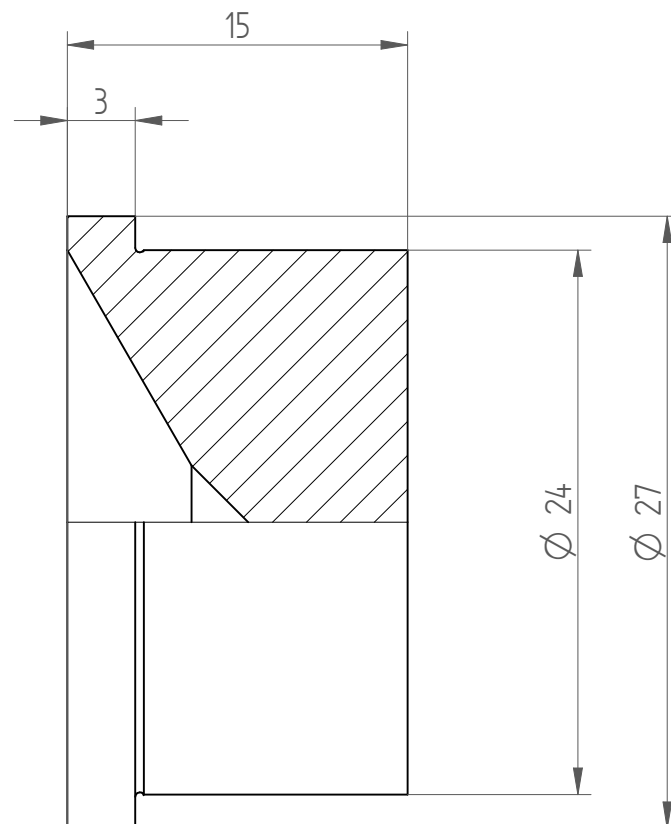

Swiss
Precision
Tools

REGO-FIX®

REGO-FIX AG
Obermattweg 60
4456 Tenniken / Switzerland

Phone +41 61 976 14 66
Fax +41 61 976 14 14
www.rego-fix.com

This is a non-controlled copy. All information given herein is subject to change without notice

The information given herein has been carefully checked and is believed to be correct. REGO-FIX, however, assumes no responsibility or liability for any errors, inaccuracies or omissions that may appear in this drawing

This document is subject to copyright laws. No part of this document may be reproduced or transmitted in any form or any means, electronic or mechanic, for any purpose, without the express written permission of REGO-FIX

Type : KS_ER32_Blank
Part No. : 393229999
Date : 16.03.2015
Scale : 3:1